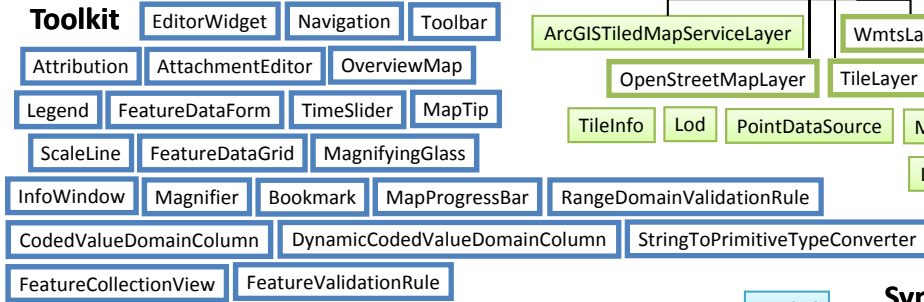

ArcGIS API for WPF 2.4 - Overview OMD

Controls

Toolkit

Geometry

Primitives

Tasks

Symbols

Renderers

Layers

Bing

WebMap

Graphics

Editing

Behaviors/Actions