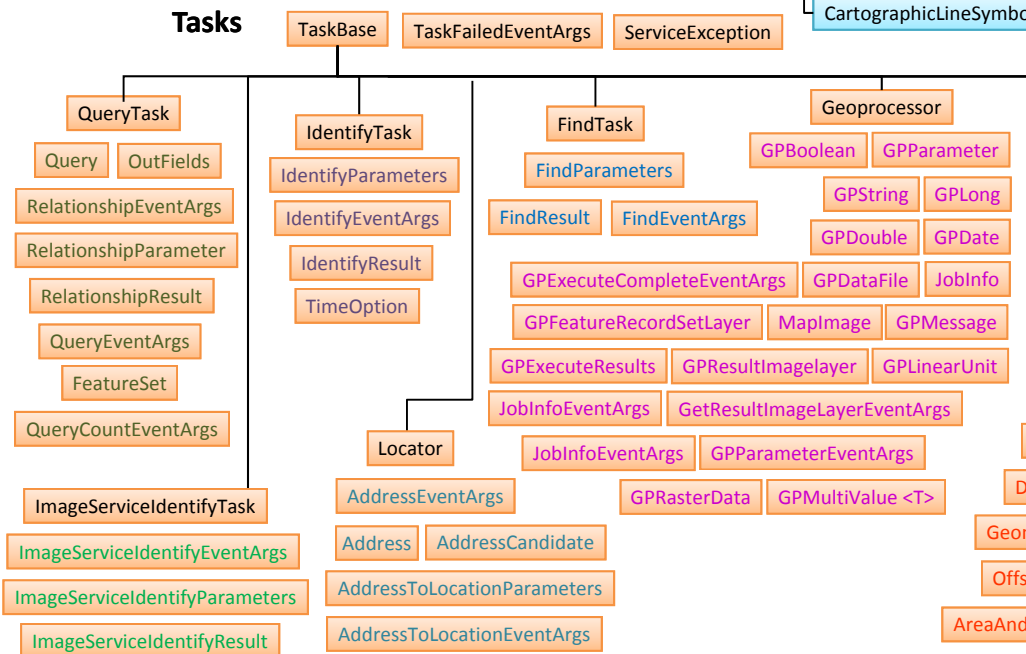

ArcGIS API for WPF 2.4 - Overview OMD

Controls

Toolkit

Geometry

Primitives

Tasks

Symbols

Renderers

Layers

Bing

WebMap

Graphics

Editing

Behaviors/Actions