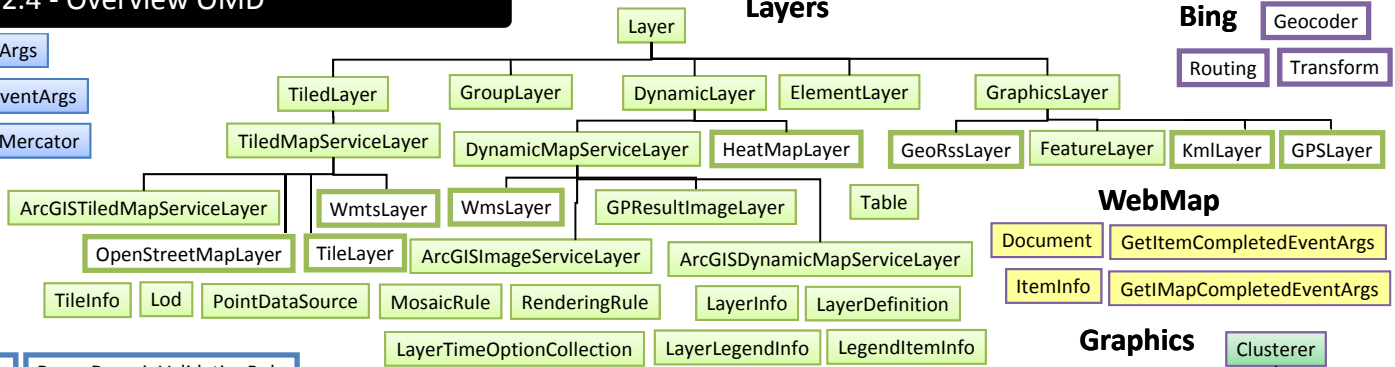

ArcGIS API for WPF 2.4 - Overview OMD

Controls

Toolkit

Geometry

Primitives

Tasks

Symbols

Renderers

Layers

Bing

WebMap

Graphics

Editing

Behaviors/Actions