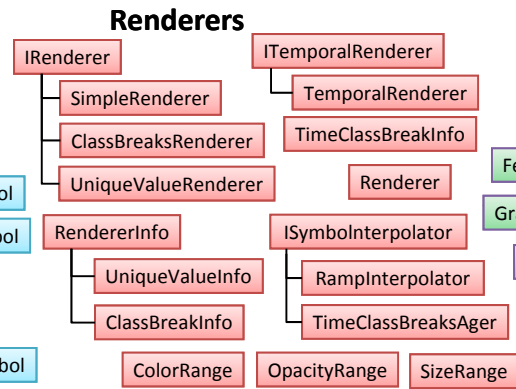

ArcGIS API for WPF 2.4 - Overview OMD

Controls

Toolkit

Geometry

Primitives

Tasks

Symbols

Renderers

Layers

Bing

WebMap

Graphics

Editing

Behaviors/Actions