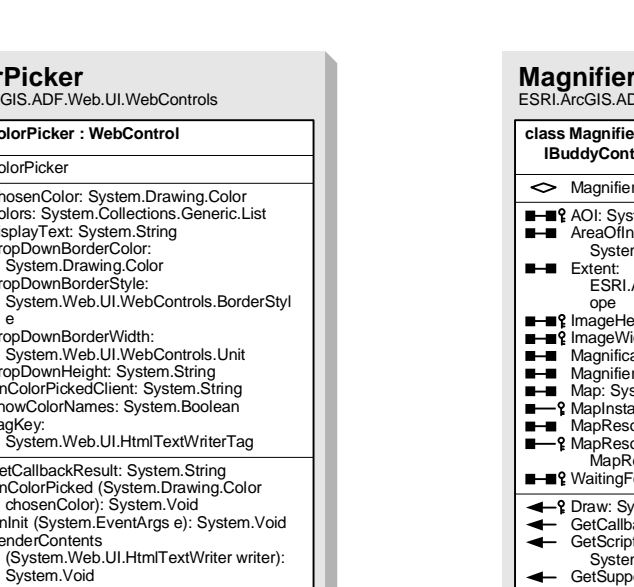

ColorPicker