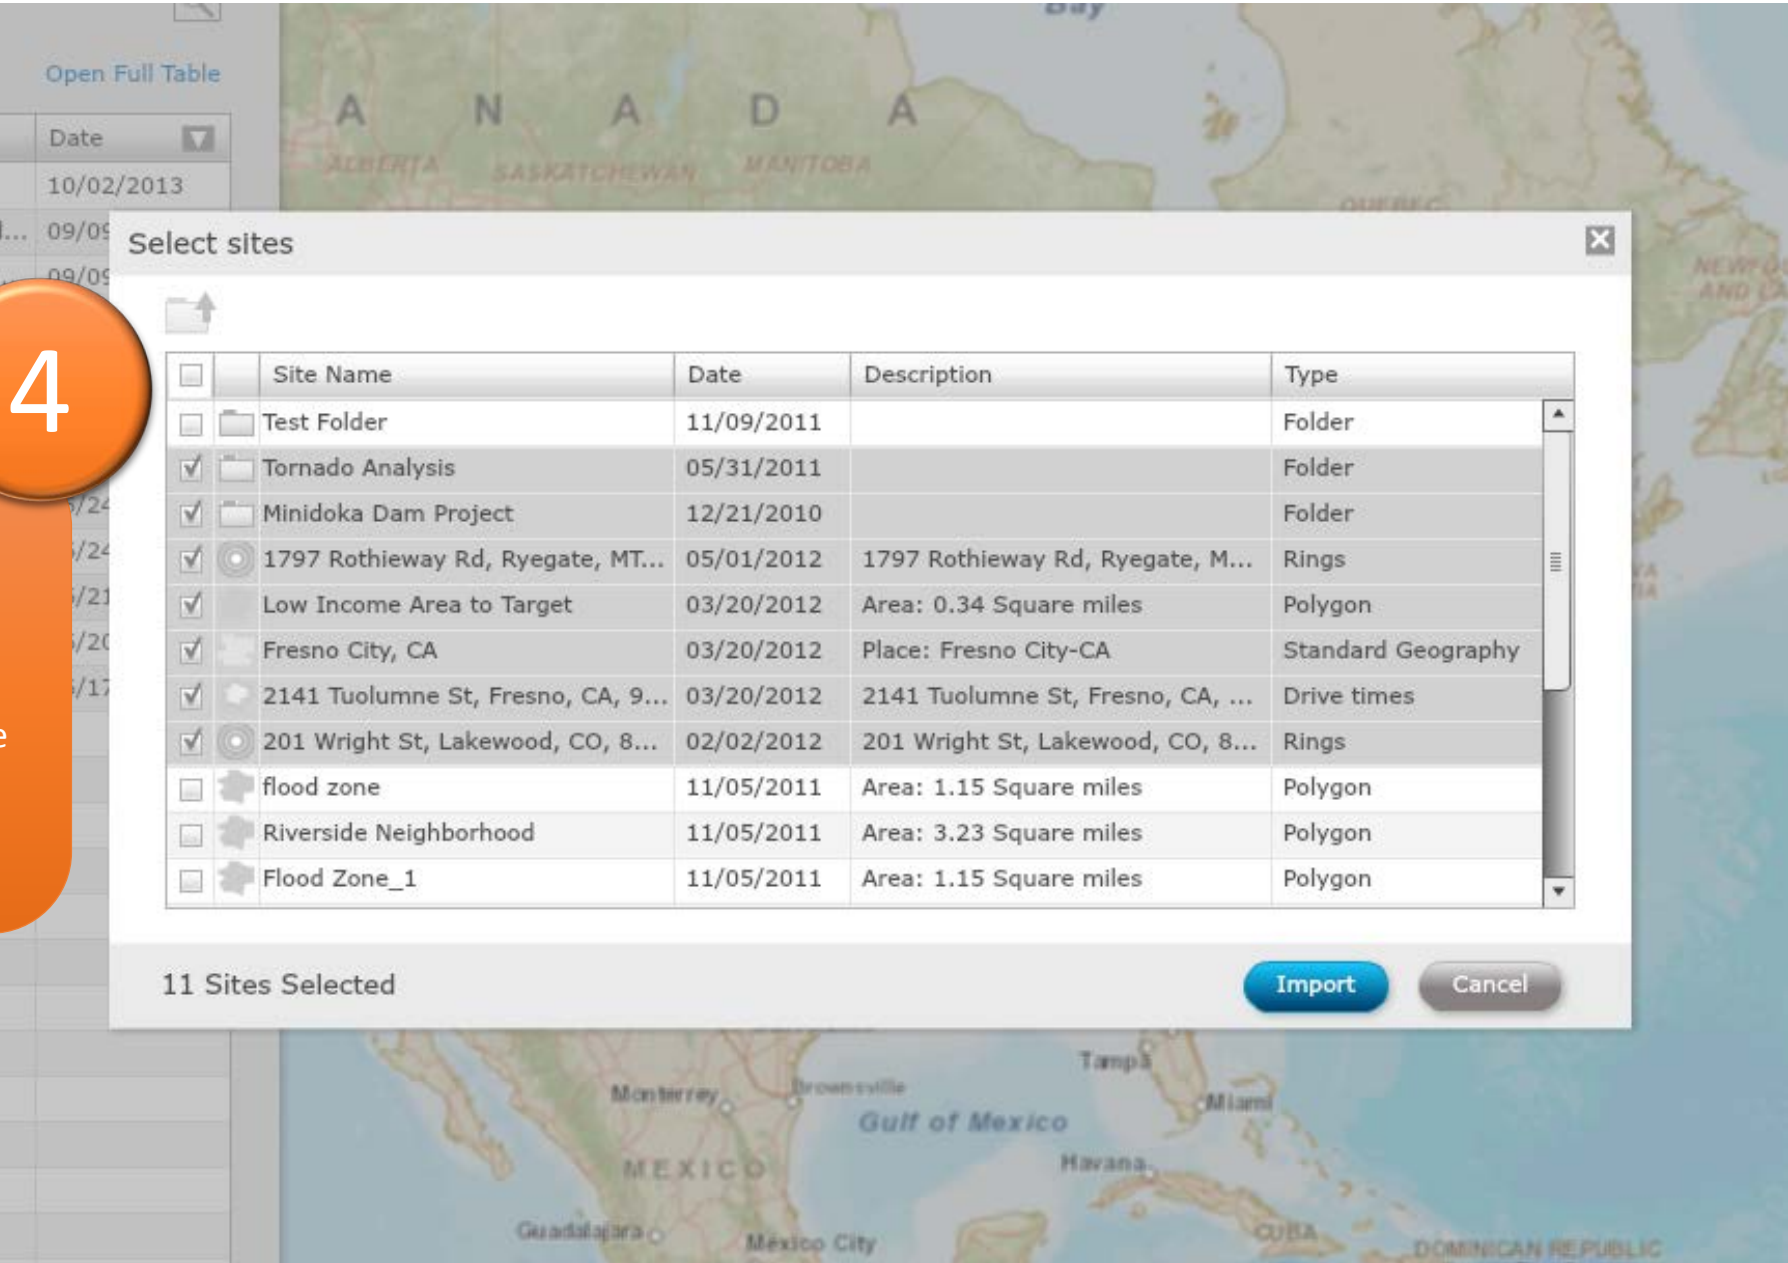

4

- Select the sites you wish to import.
- Click Import

A copy of the sites will be created in the New Business Analyst Online.