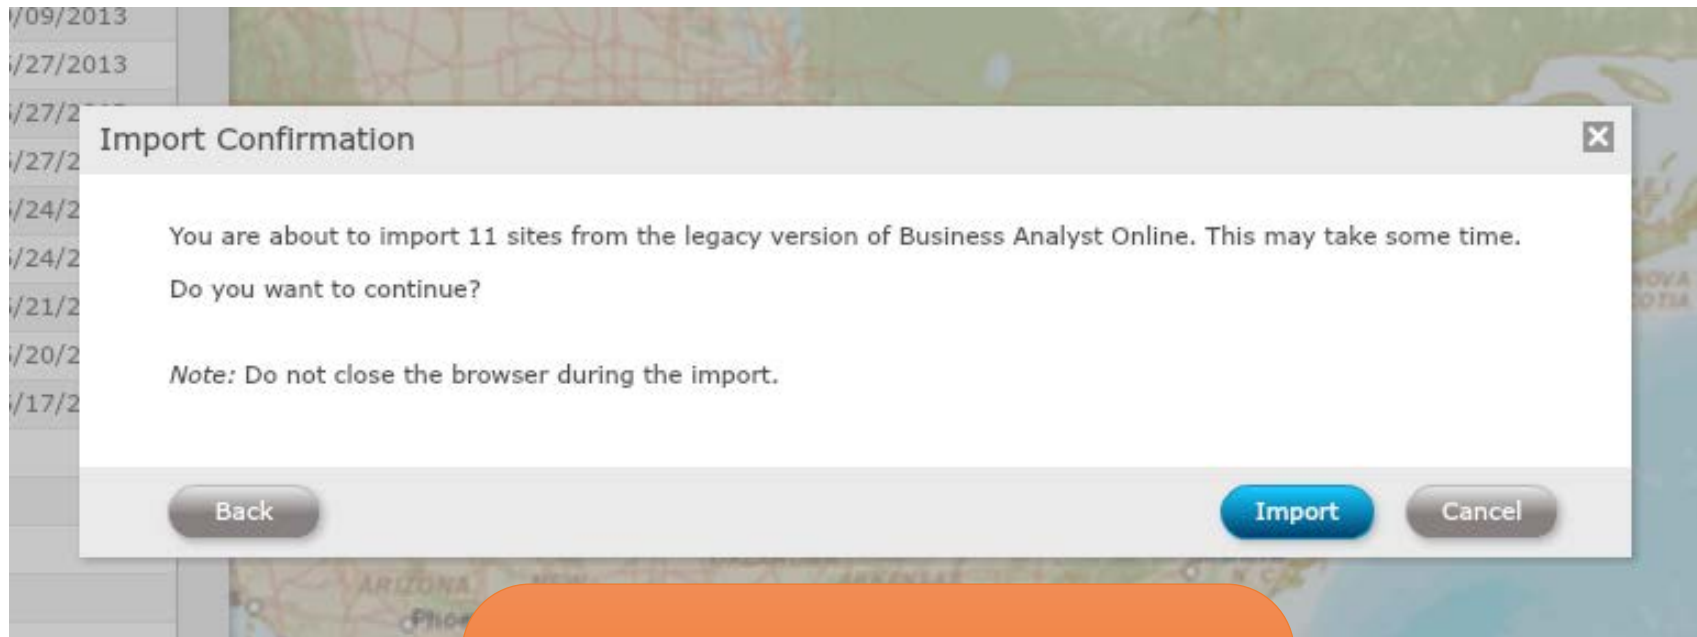

You will see an Import Confirmation message.

Note: If you close the browser while importing sites, some of your sites will not be imported. You will need to repeat the import process again to finish importing sites.