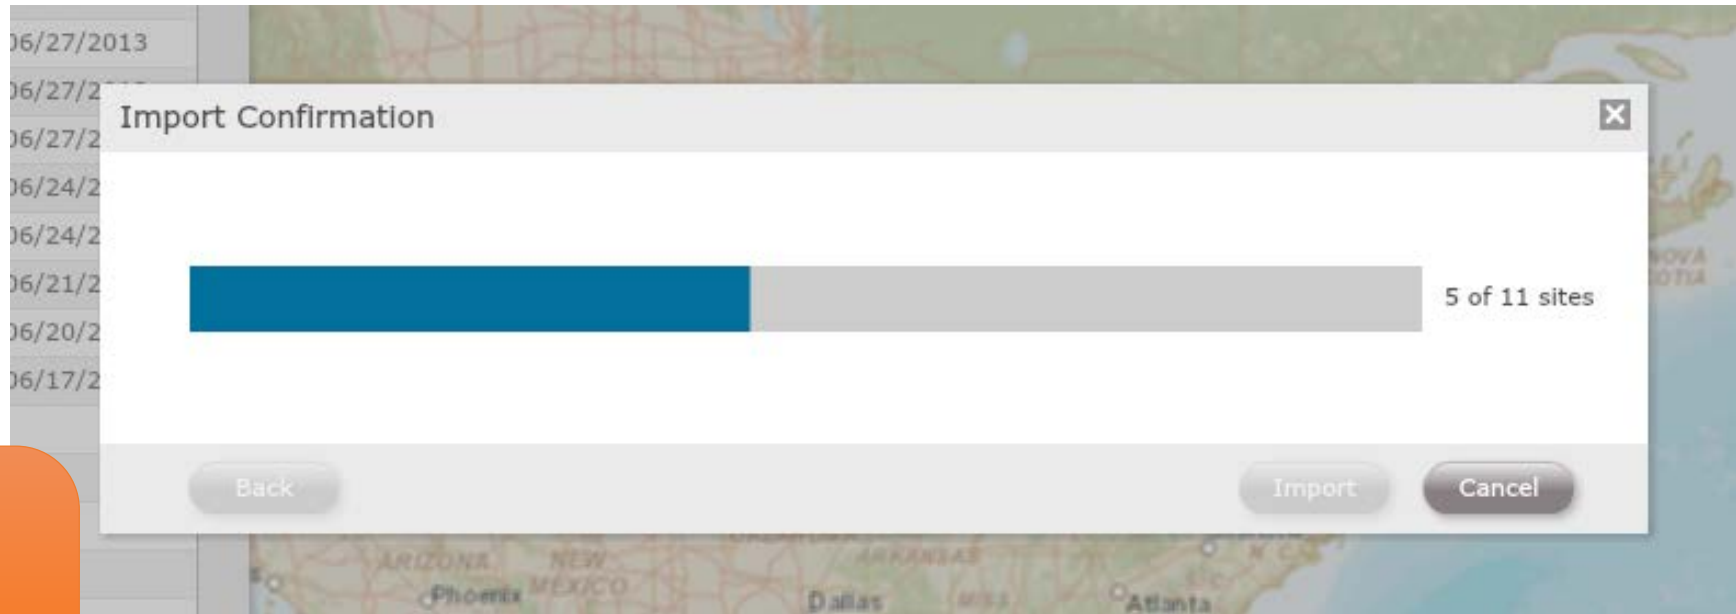

You will see an import progress bar and confirmation of the import process.

When importing is complete, you will see your sites in My Sites

Home Maps

My Content Create Maps from Data Define Area

My Sites

Open Full Table